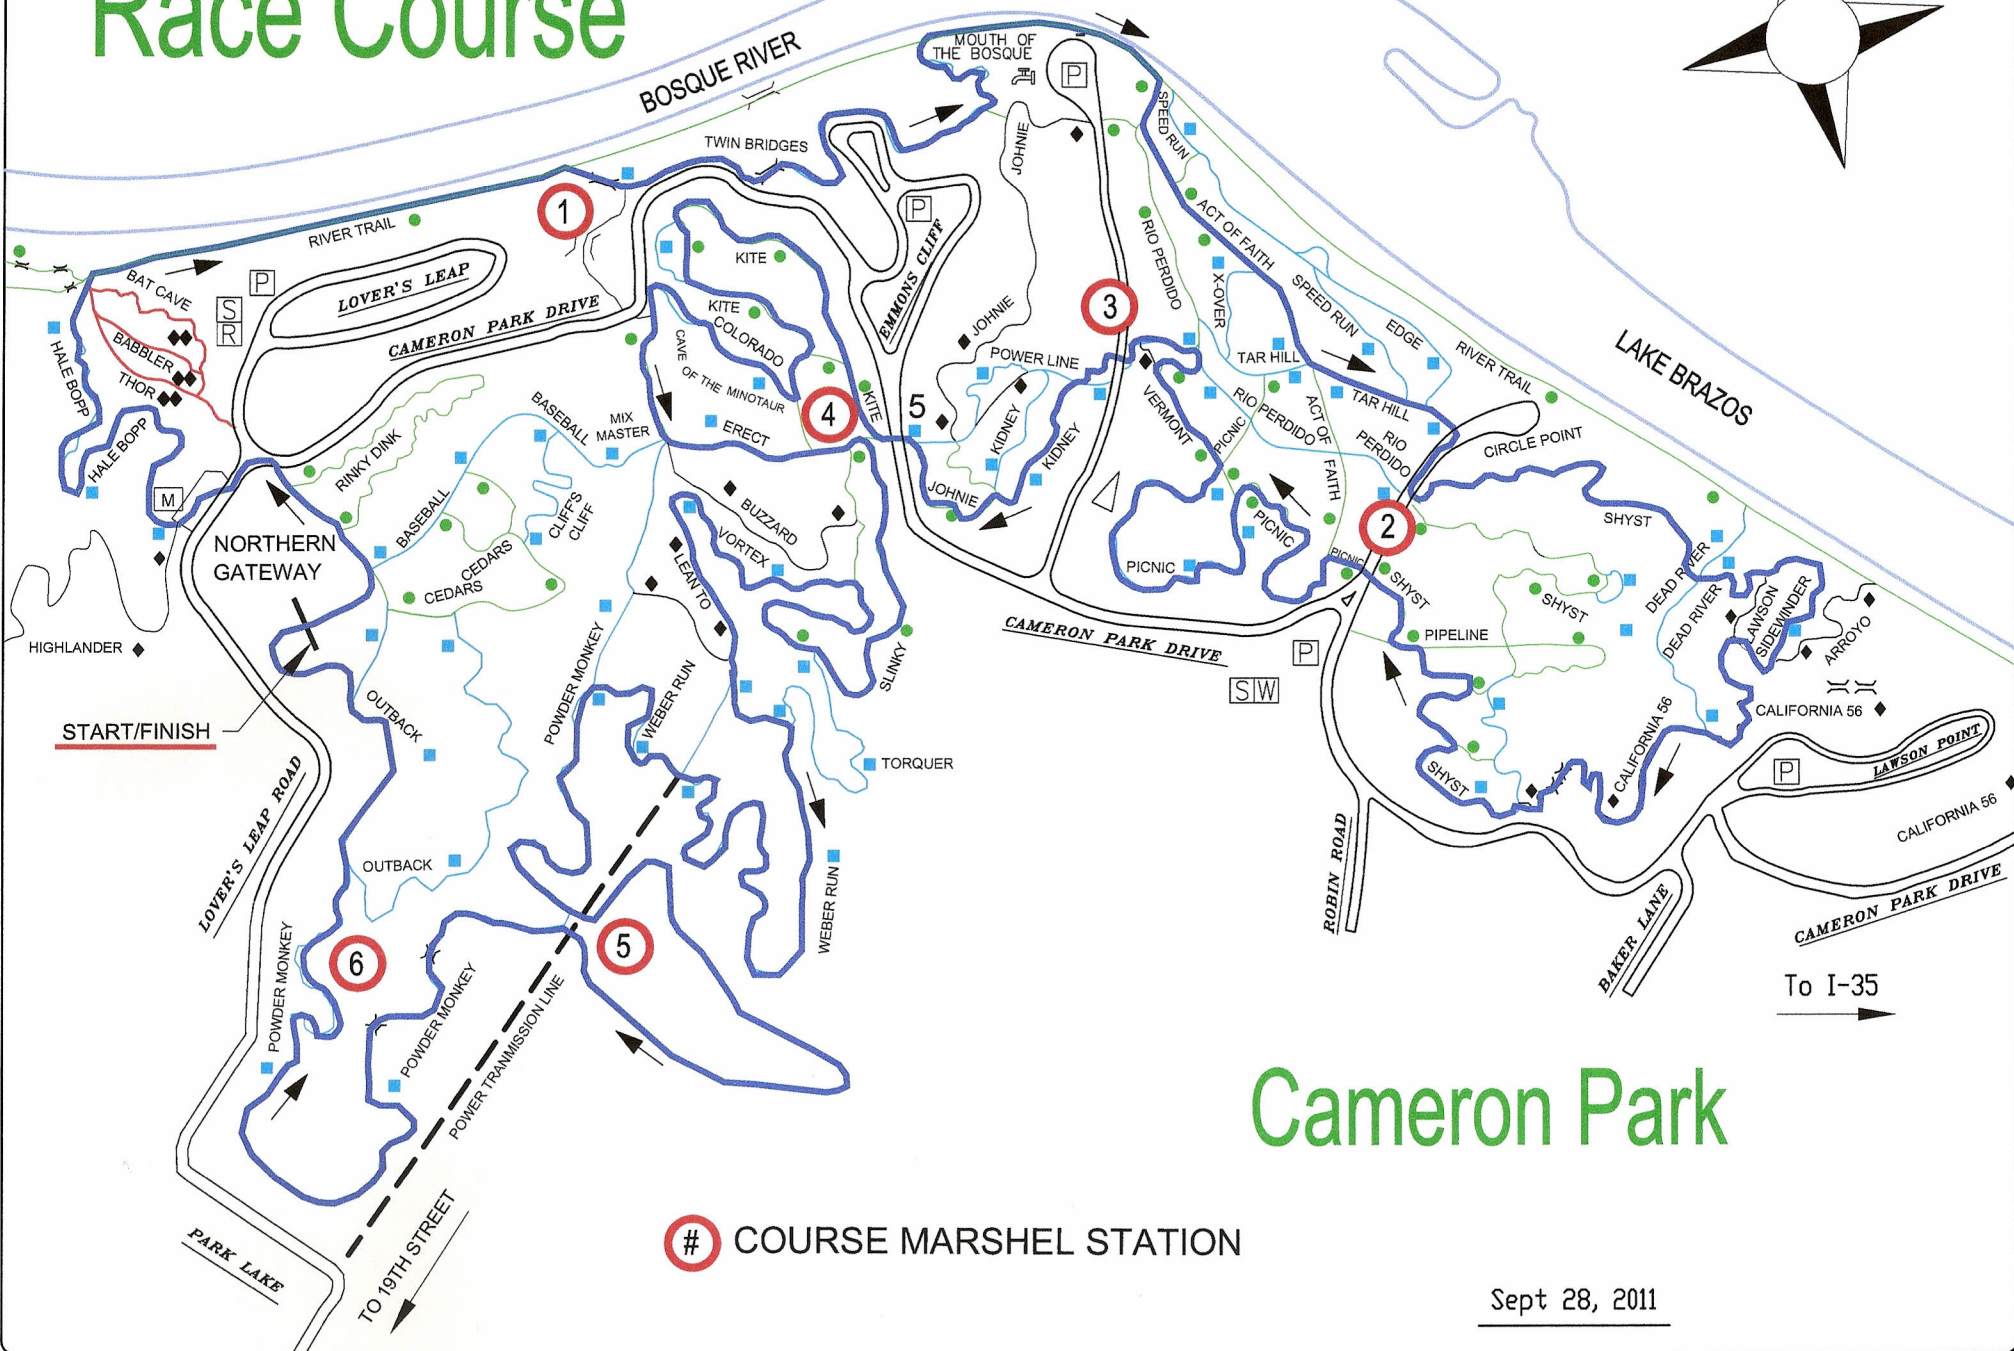

2011 Outback Fallout Race Course

COURSE MARSHEL STATION

Cameron Park

Sept 28, 2011